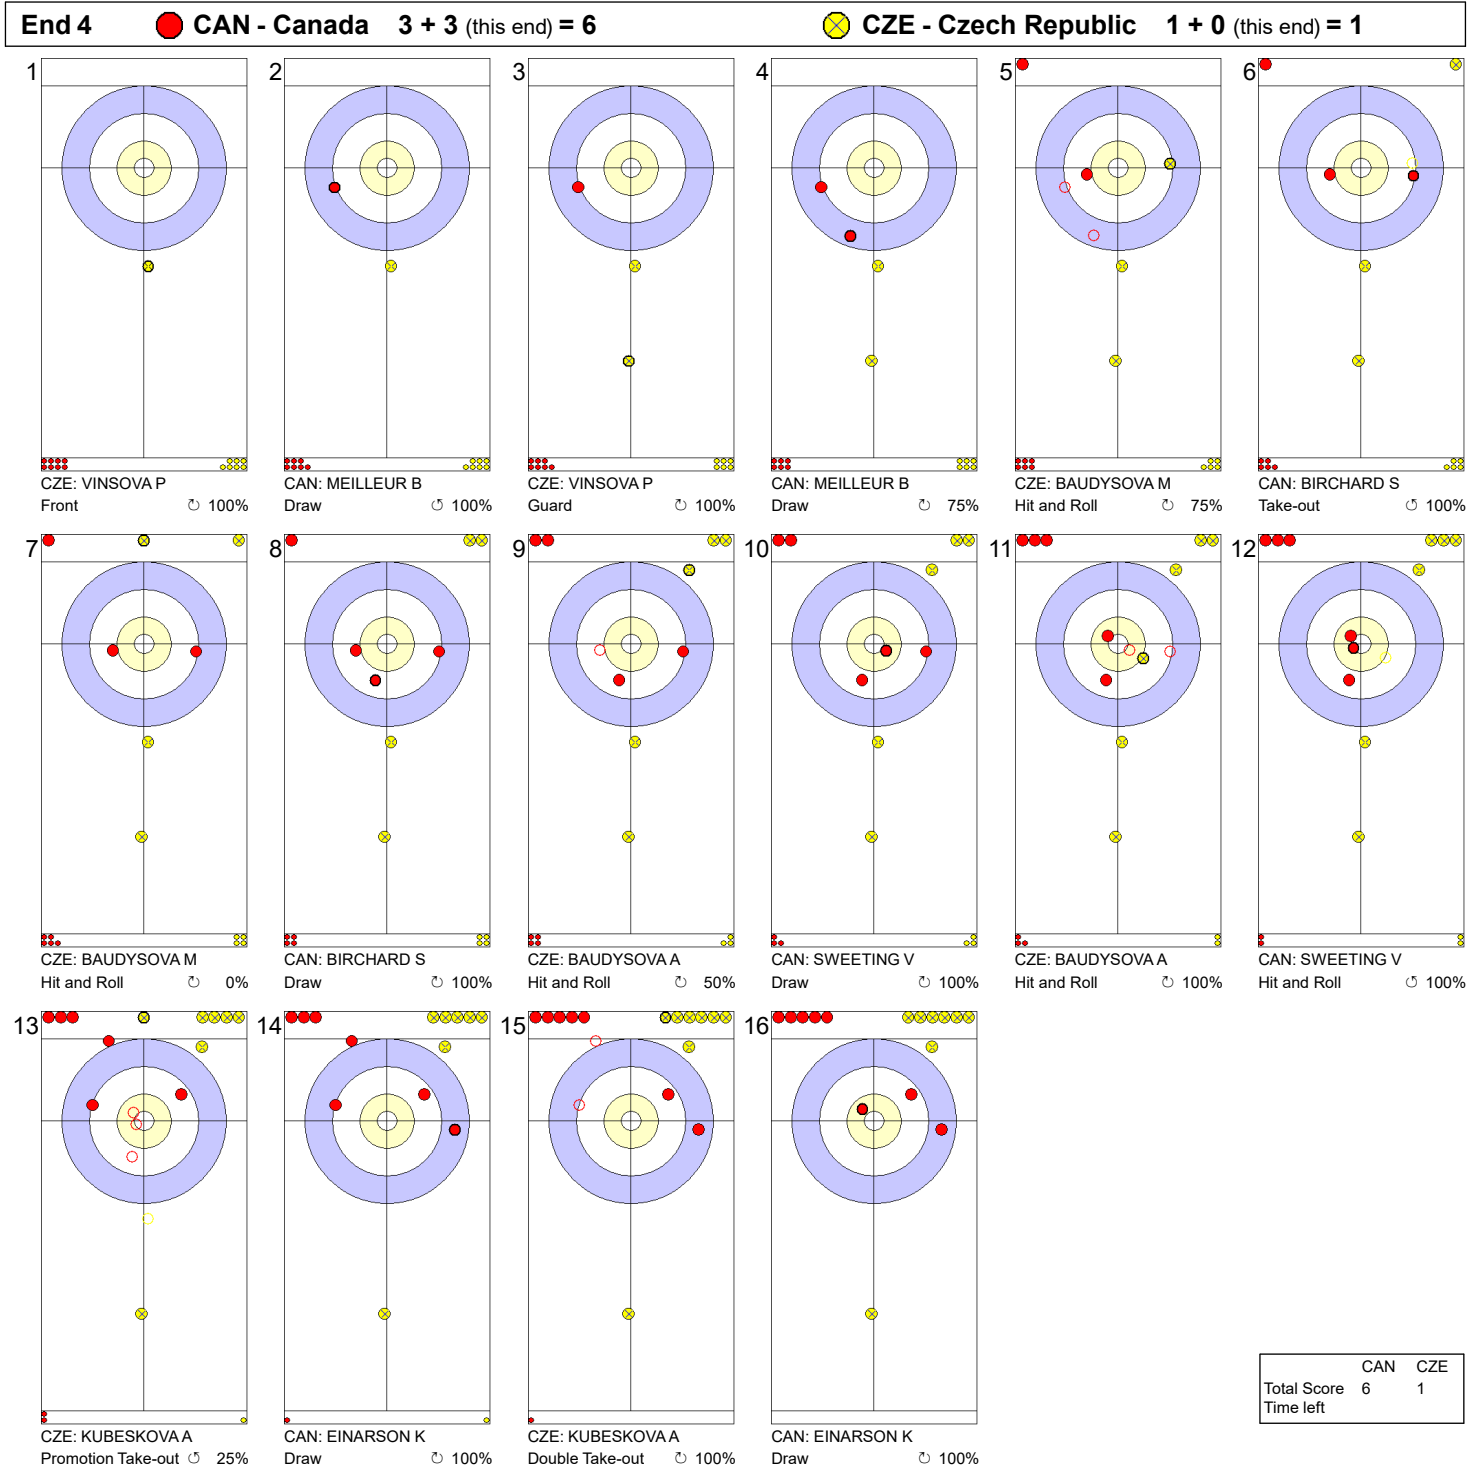

Game - Shot by Shot

Legend:
 Clockwise
  Counter-clockwise
 - Not considered

Game - Shot by Shot

Legend:
 ↻ Clockwise ↺ Counter-clockwise - Not considered

Game - Shot by Shot

Legend:
 ↻ Clockwise ↺ Counter-clockwise - Not considered

Game - Shot by Shot

Legend:
 ↻ Clockwise ↺ Counter-clockwise - Not considered

Game - Shot by Shot

Legend:
 ↻ Clockwise ↺ Counter-clockwise - Not considered