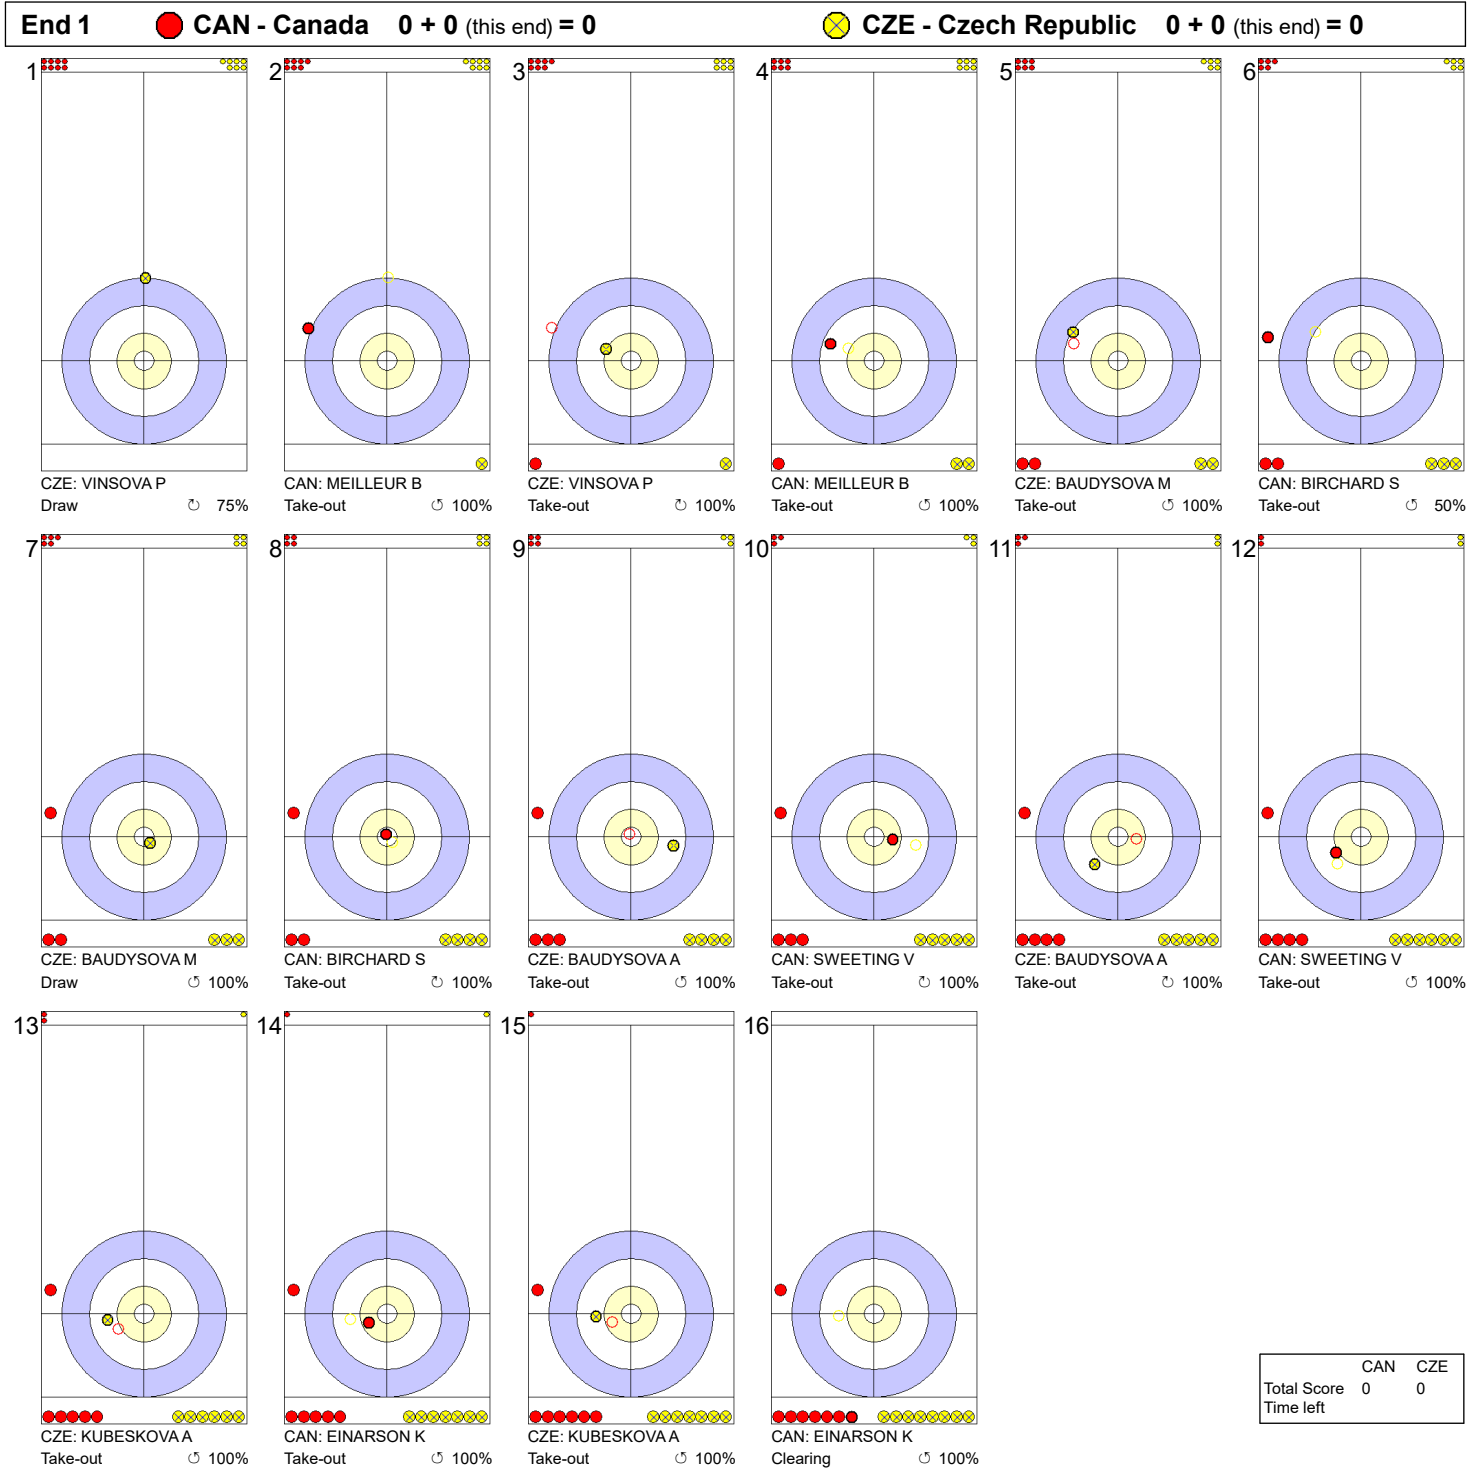

Game - Shot by Shot

Legend:
 Clockwise
  Counter-clockwise
 - Not considered

Game - Shot by Shot

Legend:
 ↻ Clockwise ↺ Counter-clockwise - Not considered

Game - Shot by Shot

Legend:
 ↻ Clockwise ↺ Counter-clockwise - Not considered

Game - Shot by Shot

Legend:
 ↻ Clockwise ↺ Counter-clockwise - Not considered

Game - Shot by Shot

Legend:
 ↻ Clockwise ↺ Counter-clockwise - Not considered