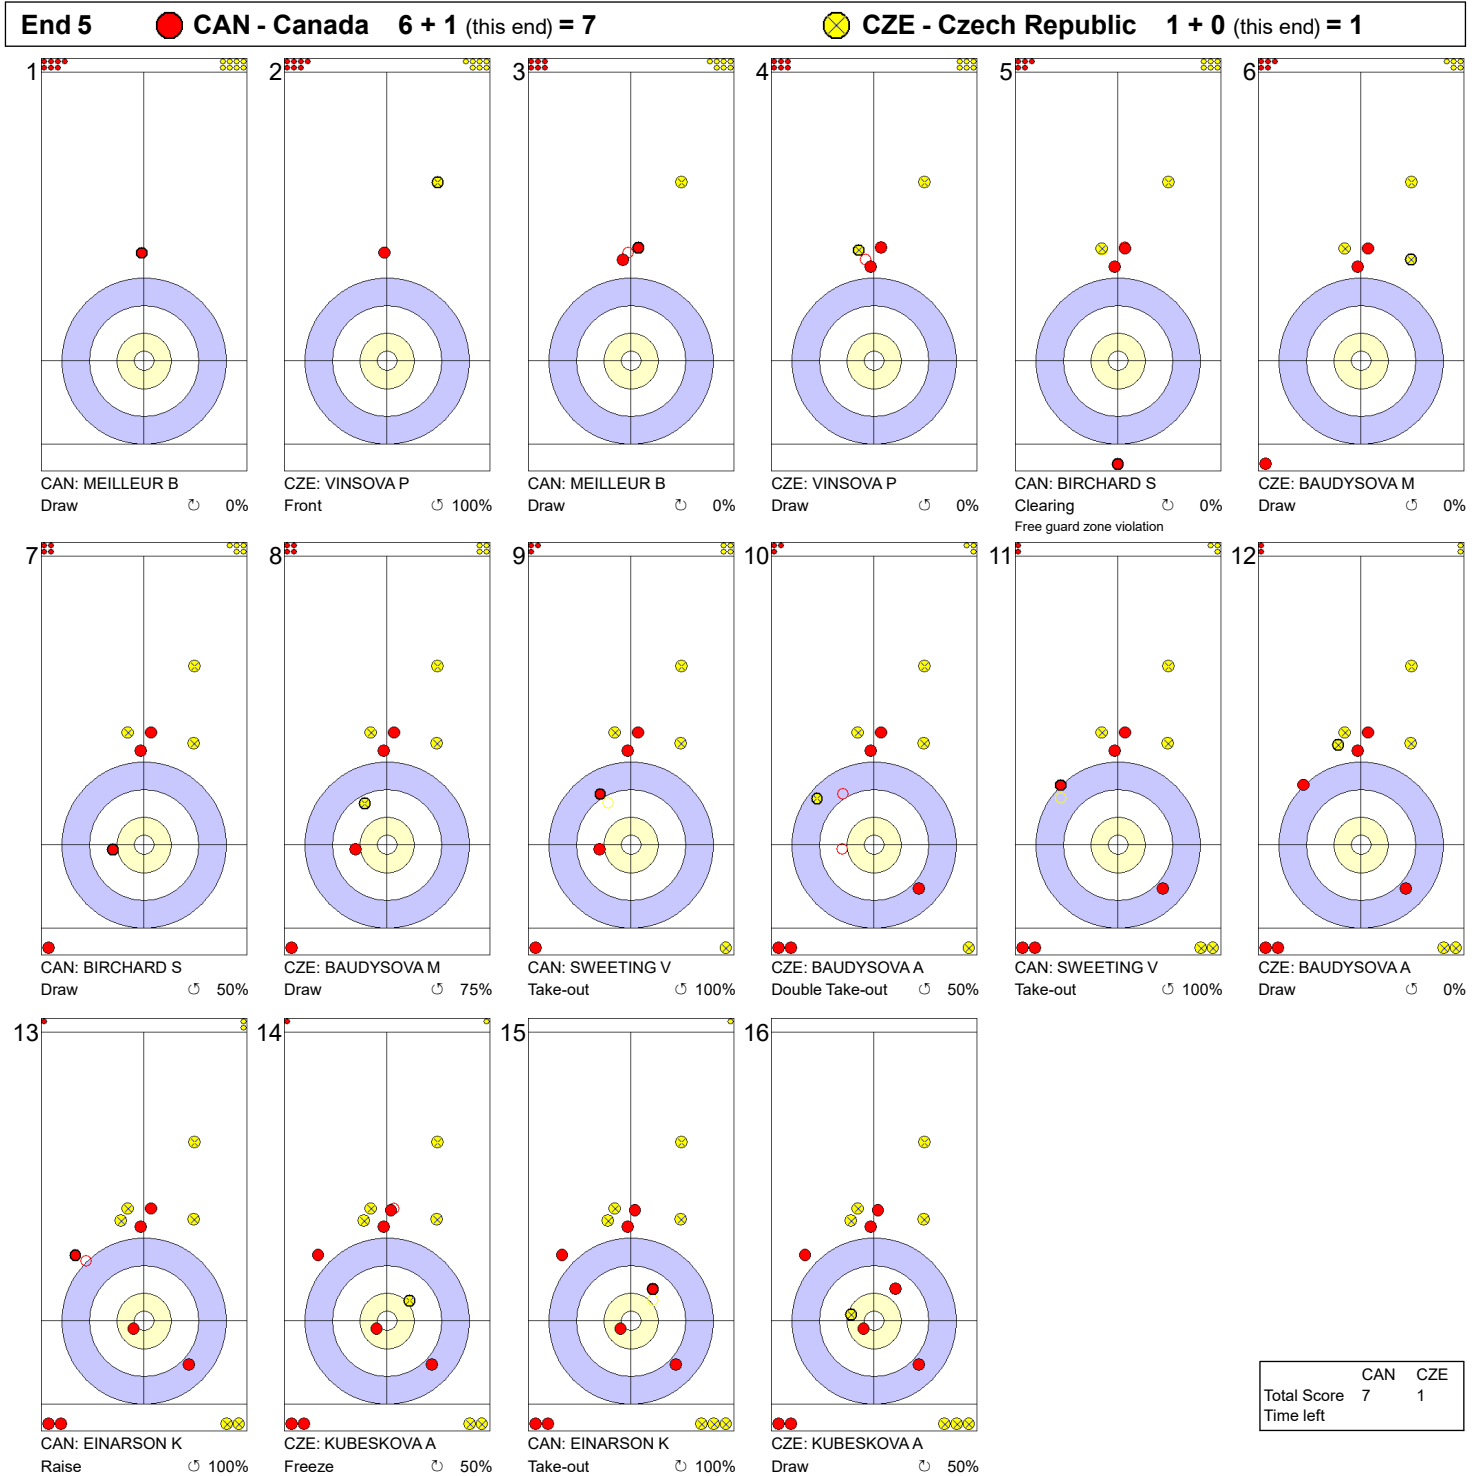

Game - Shot by Shot

Legend:
 Clockwise
  Counter-clockwise
 - Not considered

Game - Shot by Shot

Legend:
 ↻ Clockwise ↺ Counter-clockwise - Not considered

Game - Shot by Shot

Legend:
 ↻ Clockwise ↺ Counter-clockwise - Not considered

Game - Shot by Shot

Legend:
 ↻ Clockwise ↺ Counter-clockwise - Not considered

Game - Shot by Shot

Legend:
 ↻ Clockwise ↺ Counter-clockwise - Not considered