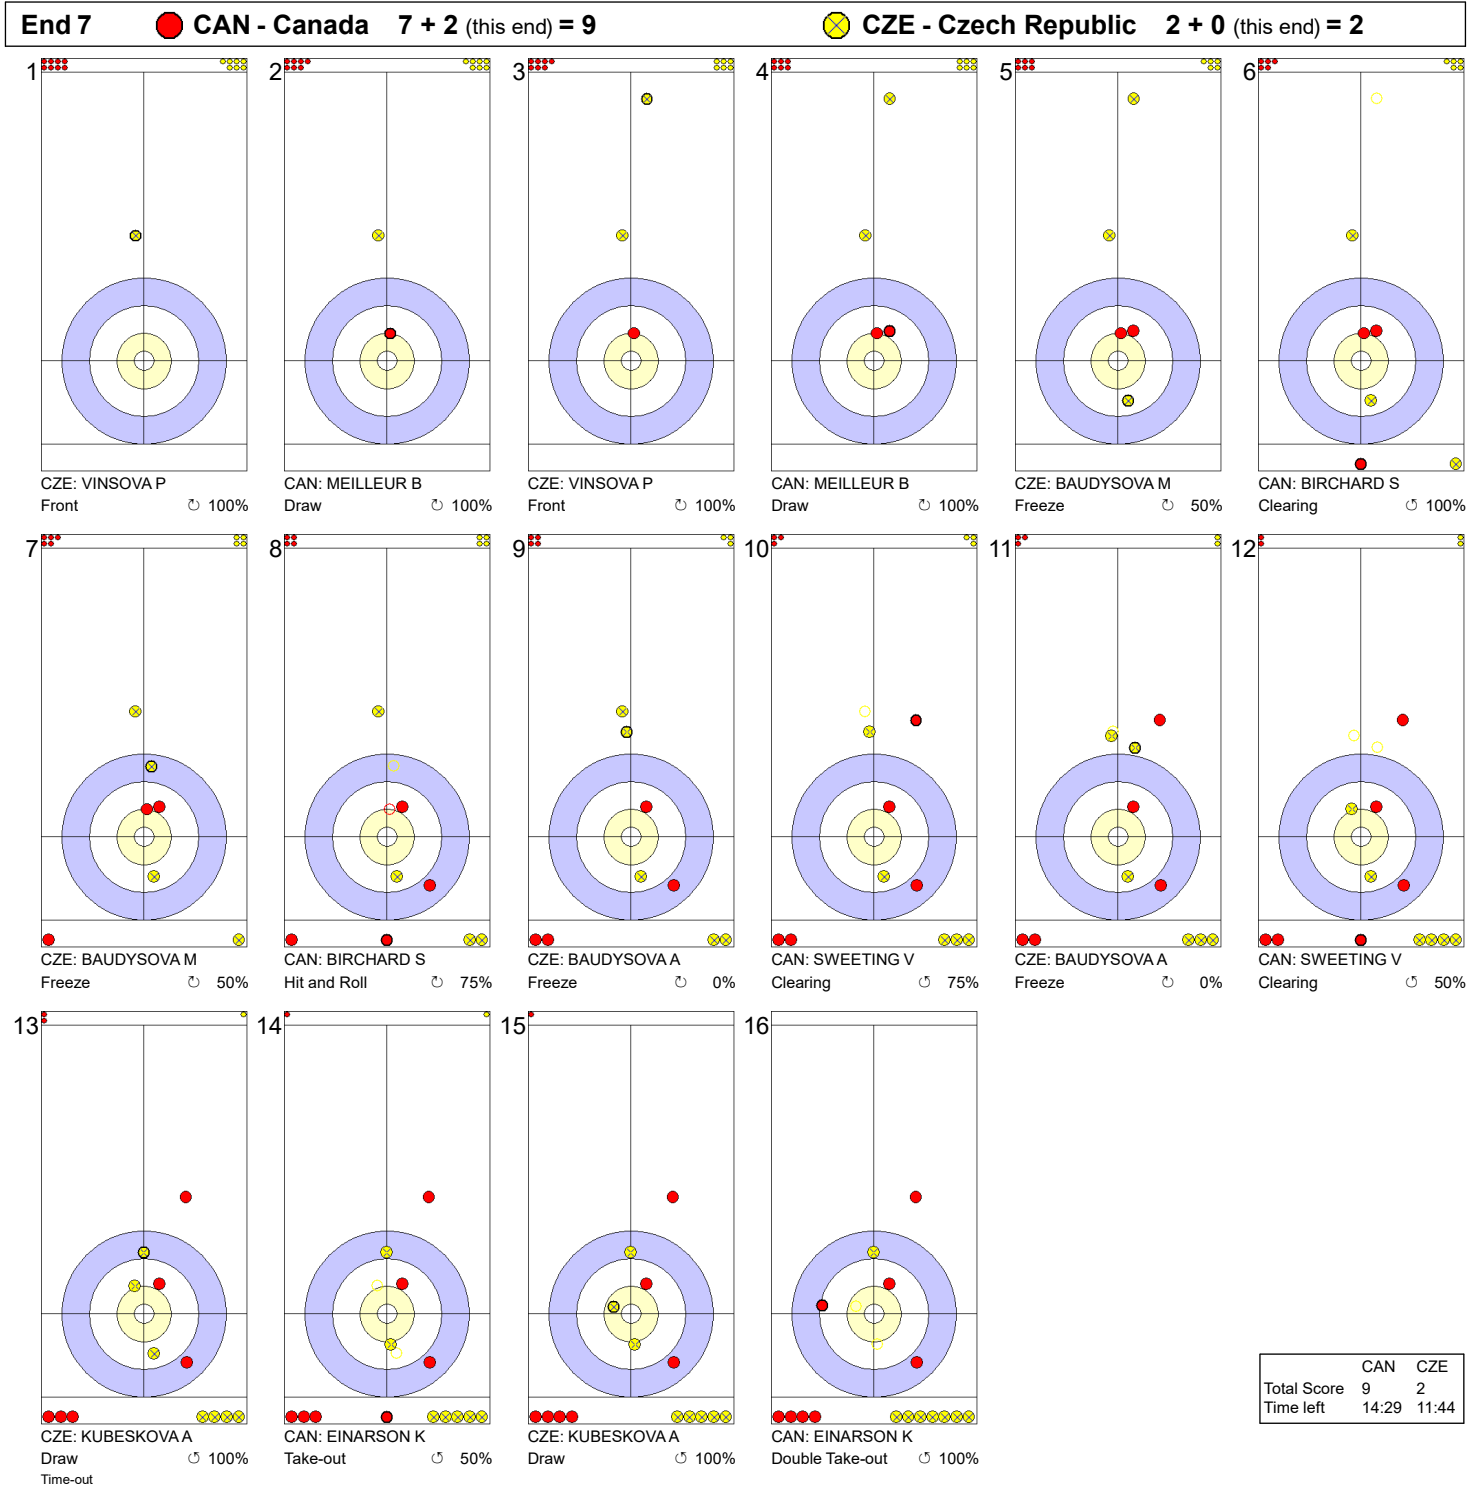

Game - Shot by Shot

Legend:
 Clockwise
  Counter-clockwise
 - Not considered

Game - Shot by Shot

Legend:
 ↻ Clockwise ↺ Counter-clockwise - Not considered

Game - Shot by Shot

Legend:
 ↻ Clockwise ↺ Counter-clockwise - Not considered

Game - Shot by Shot

Legend:
 ↻ Clockwise ↺ Counter-clockwise - Not considered

Game - Shot by Shot

Legend:
 ↻ Clockwise ↺ Counter-clockwise - Not considered